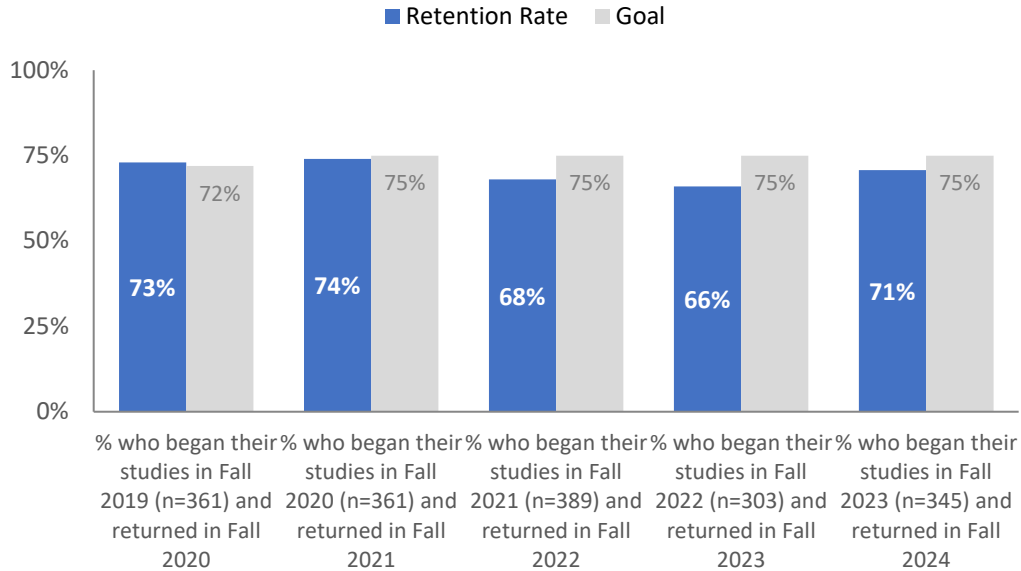

Retention Rates University of Saint Francis

IPEDS Cohort Retention Rate - First-time, Full-time Bachelor's Degree Seeking Students, 5-year History¹

¹ The first-time, full-time, bachelor's (and undeclared) degree seeking cohort of 345 students comprised 57% of all new undergraduate students in Fall 2023, where the additional new students that were not included in the above rate were associate degree seeking, enrolled part-time, or transfers from another institution

Source: Report Bank: Summary – Student Retention by IPEDS Snapshot Comparison (431-025); Argos Enrolled Students

Underrepresented Minority IPEDS Cohort Retention Rate - First-time, Full-time Bachelor's Degree Seeking Students, 5-year History