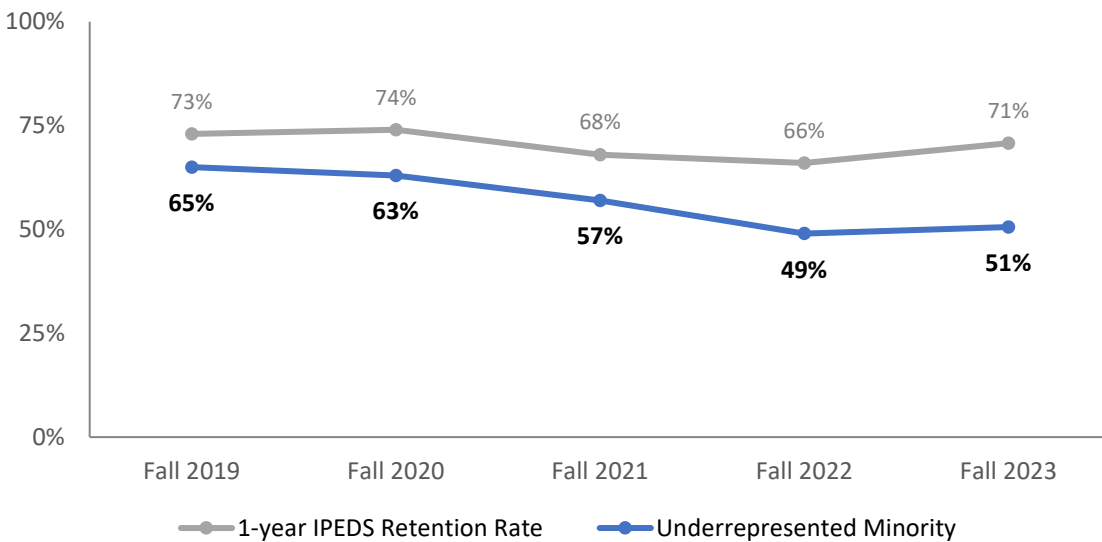

Retention Rates University of Saint Francis

IPEDS Cohort Retention Rate - First-time, Full-time Bachelor's Degree Seeking Students, 5-year History¹

¹ The first-time, full-time, bachelor's (and undeclared) degree seeking cohort of 345 students comprised 57% of all new undergraduate students in Fall 2023, where the additional new students that were not included in the above rate were associate degree seeking, enrolled part-time, or transfers from another institution

Source: Report Bank: Summary – Student Retention by IPEDS Snapshot Comparison (431-025); Argos Enrolled Students

Underrepresented Minority IPEDS Cohort Retention Rate - First-time, Full-time Bachelor's Degree Seeking Students, 5-year History