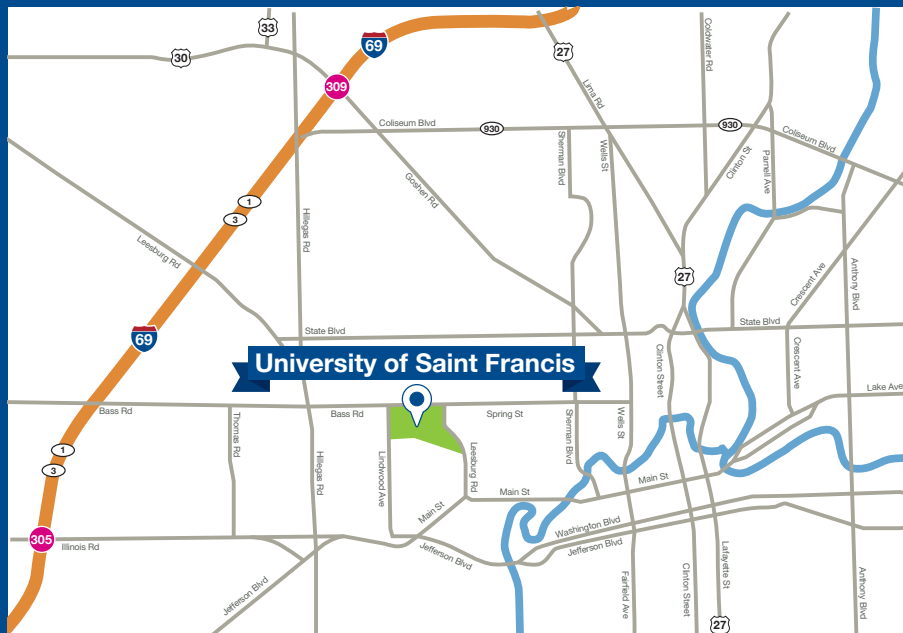

## STUDENT VISITORS

Prospective students arriving for scheduled or walk-in campus visits should stop first at the Welcome Center, 2702 Spring Street, across the street from Brookside. Park in Welcome Center visitor spots.

## USF DOWNTOWN MAP

- A** Historic Woman's Club
- B** USF Robert Goldstine Performing Arts Center
- C** Music Technology Center

● No Parking in front of Trinity Lutheran Church, Plymouth Congregational Church or other areas that are not USF Parking

## USF MAIN CAMPUS

University of Saint Francis | 2701 Spring Street | Fort Wayne, IN 46808 | [sf.edu/map](http://sf.edu/map)

### ROUTE FROM MAIN CAMPUS TO USF DOWNTOWN, 431 W. BERRY ST.

Drive east on Spring Street and turn right onto Leesburg Road. Drive 0.7 miles and turn left onto W. Main Street. Drive 1.2 miles to Ewing Street. Turn right onto Ewing Street. The USF Downtown parking lot will be on the right, across from USF Downtown.