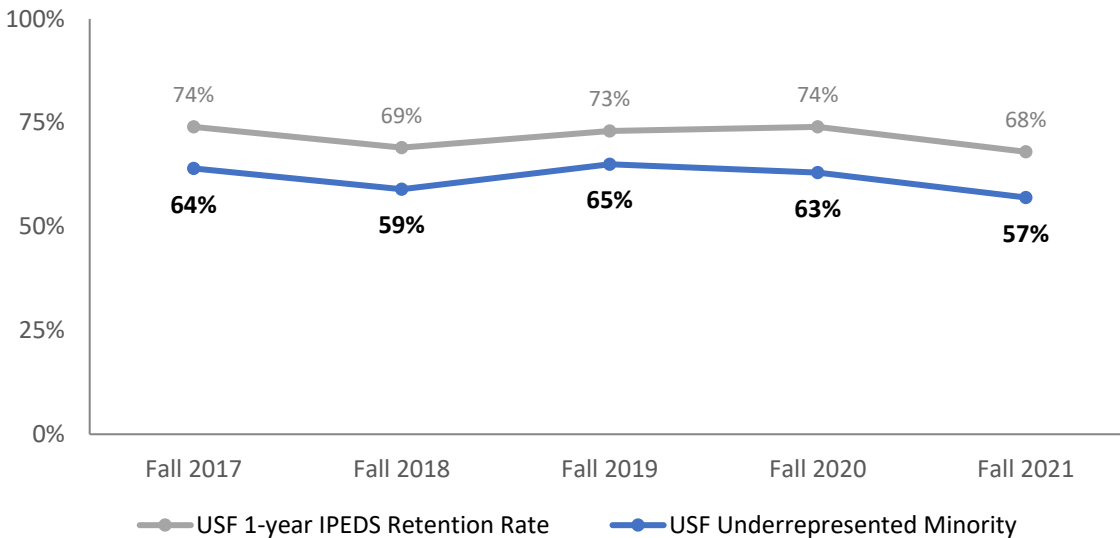

Retention Rates University of Saint Francis

IPEDS Cohort Retention Rate - First-time, Full-time Bachelor's Degree Seeking Students, 5-year History¹

¹ The first-time, full-time, bachelor's (and undeclared) degree seeking cohort of 389 students comprised 67% of all new undergraduate students in Fall 2021, where the additional new students that were not included in the above rate were associate degree seeking, enrolled part-time, or transfers from another institution

Source: USF Report Bank: Summary – Student Retention by IPEDS Snapshot Comparison (431-025)

Underrepresented Minority IPEDS Cohort Retention Rate - First-time, Full-time Bachelor's Degree Seeking Students, 5-year History