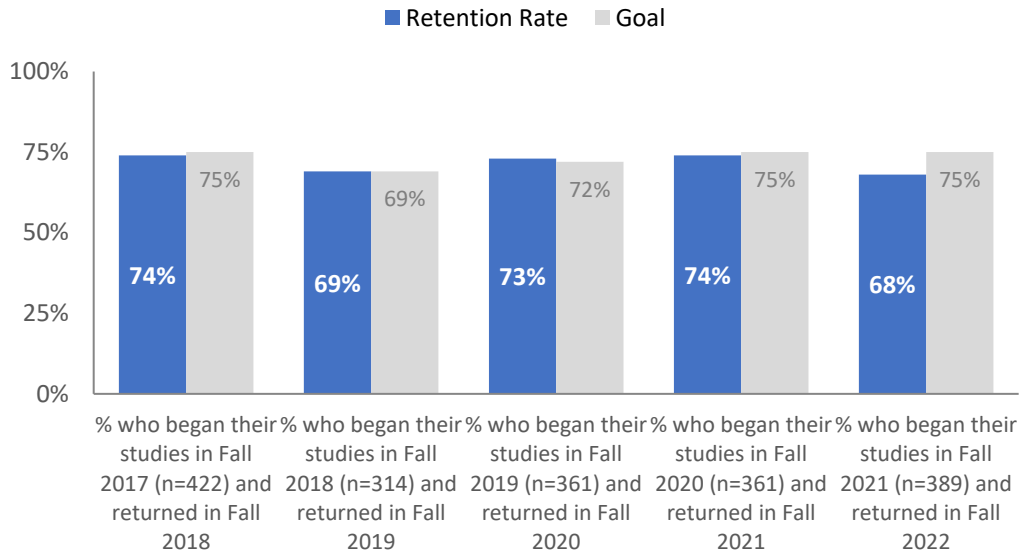

Retention Rates University of Saint Francis

IPEDS Cohort Retention Rate - First-time, Full-time Bachelor's Degree Seeking Students, 5-year History¹

¹ The first-time, full-time, bachelor's (and undeclared) degree seeking cohort of 389 students comprised 67% of all new undergraduate students in Fall 2021, where the additional new students that were not included in the above rate were associate degree seeking, enrolled part-time, or transfers from another institution

Source: USF Report Bank: Summary – Student Retention by IPEDS Snapshot Comparison (431-025)

Underrepresented Minority IPEDS Cohort Retention Rate - First-time, Full-time Bachelor's Degree Seeking Students, 5-year History